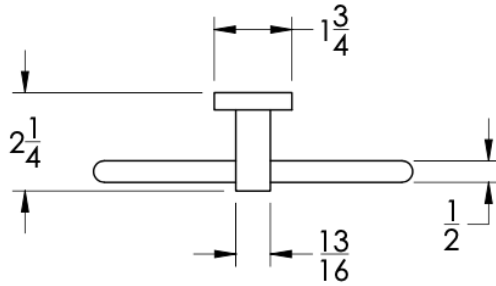

COLLECTION ARTE

TOWEL RING

| Model | Product | Finishes Available |
|----------|------------|---|
| ART-TWR2 | Towel Ring | Multiple finishes available. Over 23 finishes to choose from. |

| FINISHES | | | |
|----------|--------------------------|--------------------------------|---------------------------|
| | Polished (-P) | Antique Copper (-ACOP) | Polished Gold (-PGLD) |
| | Brushed (-B) | Polished Brass (-PBRS) | Brushed Copper (-BCOP) |
| | Brushed Gold (-BGLD) | Matte White (-WHT) | Brushed Rose Gold (-BRGD) |
| | Matte Black (-BLK) | Brushed Modern Bronze (-BMBRZ) | Brushed Black (-BRBLK) |
| | Oil Rubbed Bronze (-ORB) | Glossy White (-GWHT) | Polished Black (-PBLK) |
| | Brushed Brass (-BBRS) | Polished Rose Gold (-PRGD) | Antique Nickel (-ANKL) |
| | Brushed Bronze (-BBRZ) | Unlacquered Brass (-UBRS) | Black Nickel (-NKBL) |
| | Antique Brass (-ABRS) | Polished Nickel (-PNKL) | |

Dimensions in inches

FRONT

TOP

SIDE

NOTE: Dimensions subject to change without notice.