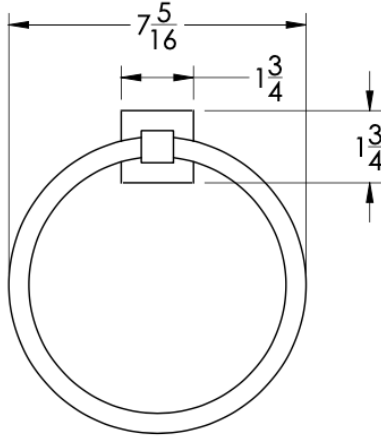

COLLECTION ARTE

TOWEL RING

| Model | Product | Finishes Available |
|----------|------------|---|
| ART-TWR2 | Towel Ring | Multiple finishes available. Over 23 finishes to choose from. |

| FINISHES | | | |
|----------|--------------------------|--------------------------------|---------------------------|
| | Polished (-P) | Antique Copper (-ACOP) | Polished Gold (-PGLD) |
| | Brushed (-B) | Polished Brass (-PBRS) | Brushed Copper (-BCOP) |
| | Brushed Gold (-BGLD) | Matte White (-WHT) | Brushed Rose Gold (-BRGD) |
| | Matte Black (-BLK) | Brushed Modern Bronze (-BMBRZ) | Brushed Black (-BRBLK) |
| | Oil Rubbed Bronze (-ORB) | Glossy White (-GWHT) | Polished Black (-PBLK) |
| | Brushed Brass (-BBRS) | Polished Rose Gold (-PRGD) | Antique Nickel (-ANKL) |
| | Brushed Bronze (-BBRZ) | Unlacquered Brass (-UBRS) | Black Nickel (-NKBL) |
| | Antique Brass (-ABRS) | Polished Nickel (-PNKL) | |

Dimensions in inches

FRONT

TOP

SIDE

NOTE: Dimensions subject to change without notice.